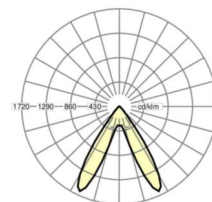

CHARACTERISTICS

Order number	18560204100
EAN number	4020863325818
Commodity code	94051190
Certification mark	IP 20, Protection class I, VDU 65° < 3000, ENEC10 VDE, F, HACCP DIN10500/Food/IFS-application-related suitability/BRC, Indoor, CE
Impact resistance (IK rating)	IK03 (-20°C bis 40°C)
Ambient temperatur	ta -20°C to 40°C
Warranty period	5 years
State funding programs	BEG - Federal funding for efficient buildings (valid only for Germany)

ELECTRICAL ENGINEERING

Controller	Electronic driver (1 pcs.)
System output	37W
Mains voltage	230V/50Hz
Energy efficiency class/light source	D

LIGHTING TECHNOLOGY

Placement	LED, Colour rendering/Light colour CRI ≥ 80 / 4000K
Colour tolerance (MacAdam)	3SDCM
Photobiological safety (Luminaire)	RG1
Nominal luminous flux	6127lm
LED service life	50000h L80/B10 (Tq 40°C)
Luminaire luminous efficiency	164lm/W
Beam angle	70° (C0) / 90° (C90)
UGR lat./long.	19.3 / 18.0

MECHANICS

Housing colour	traffic white RAL 9016
Dimensions (LxWxDxH)	1531mm x 55mm x 37mm
Weight (net)	1.9kg
Type of installation	Mounting rail system installation

Dimensions

L	1531 mm	Length
B	55 mm	Width
H	37 mm	Height

DEEP-LINK

<https://www.regiolum.de/en/article/18560204100>